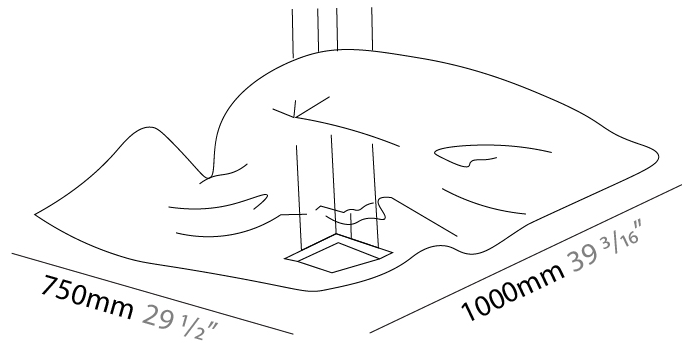

GENERAL

Series: Crash
Brand: Knikerboker
Division: Design
Mounting Type: Suspension
Mounting Location: Ceiling
Subcategory: Pendant

PHYSICAL

Shape: Abstract
Length (mm): 1000
Length (in): 39 3/8
Width (mm): 750
Width (in): 29 1/2
Max. Overall Height (mm): 2000
Max. Overall Height (in): 78 3/4
Light Distribution: Indirect
Fixture Finish: EWH / EBK / MAN / COF / PRD / SLF / GLF / CLF / BRL / EWS / EWG / EWC / EWR / EBS / EBG / EBC / EBC / EBB / MAS / MAD / MAC / MAB / COS / CGO / CCL / CBL / PRS / PRG / PRC / PRB
Fixture Material: Metal
Cable Details: 4 Steel Cable 2000mm / 78 3/4" - Silicon Cable 2000mm / 78 3/4"

ELECTRICAL

Lamp Type: LED
Input Wattage (W): 10.5
Total Output Wattage (W): 10
Dimming: Tri-Mode (Non-Dimming and Phase Dimming (120Vac only) and 0-10V Dimming)
Driver Included: Yes
Driver Location: Integrated
Driver Type: Constant Current - Universal
Driver Class: Class 2
Input Voltage (V): 120 - 277
Constant Current (MA): 250
Upon Request: 0-10Vdc dimming / Phase dimming @120Vac / 277Vac

LED

Number of LEDs: 1
Color Temperature (°K): 3000
Max. Delivered Lumen (lm): 2200
CRI: >85 CRI
Lamp Life (hrs): 50000

OPTICAL

RATINGS AND CERTIFICATIONS

Certified By: Certified for North American Standards
IP rating: IP20