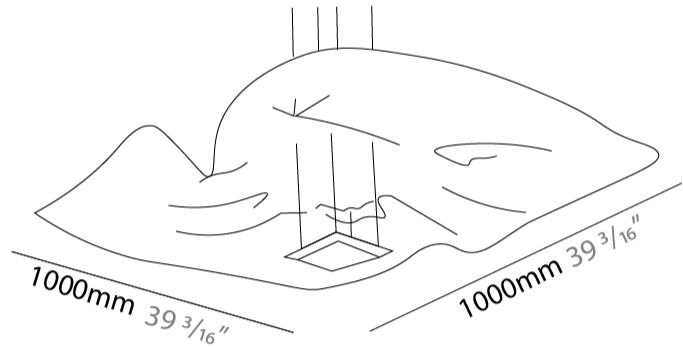

GENERAL

Series: Crash
Brand: Knikerboker
Division: Design
Mounting Type: Suspension
Mounting Location: Ceiling
Subcategory: Pendant

PHYSICAL

Shape: Abstract
Length (mm): 1000
Length (in): 39 ³/₈
Width (mm): 1000
Width (in): 39 ³/₈
Max. Overall Height (mm): 2000
Max. Overall Height (in): 78 ³/₄
Light Distribution: Indirect
Fixture Finish: EWH / EBK / MAN / COF / PRD / SLF / GLF / CLF / BRL / EWS / EWG / EWC / EWR / EBS / EBG / EBC / EBC / EBB / MAS / MAD / MAC / MAB / COS / CGO / CCL / CBL / PRS / PRG / PRC / PRB
Fixture Material: Metal
Cable Details: 4 Steel Cable 2000mm / 78 3/4" - Silicon Cable 2000mm / 78 3/4"

ELECTRICAL

Lamp Type: LED Retrofit
Input Wattage (W): 21
Total Output Wattage (W): 20
Dimming: Tri-Mode (Non-Dimming and Phase Dimming (120Vac only) and 0-10V Dimming)
Driver Included: Yes
Driver Location: Integrated
Driver Type: Constant Current - Universal
Driver Class: Class 2
Input Voltage (V): 120 - 277
Constant Current (MA): 250
Upon Request: 0-10Vdc dimming / Phase dimming @120Vac / 277Vac

LED

Number of LEDs: 2
Color Temperature (°K): 3000
Max. Delivered Lumen (lm): 2200
CRI: >85 CRI
Lamp Life (hrs): 50000

OPTICAL

RATINGS AND CERTIFICATIONS

Certified By: Certified for North American Standards
IP rating: IP20