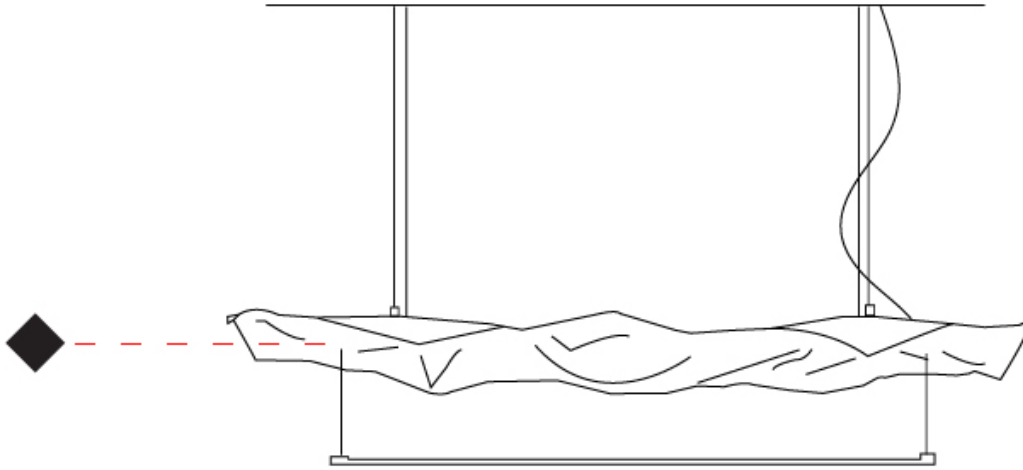

CRASH SUSPENSION

D131439-

PROJECT _____

TYPE _____

SPECIFIER _____

QUANTITY _____

DATE _____

D