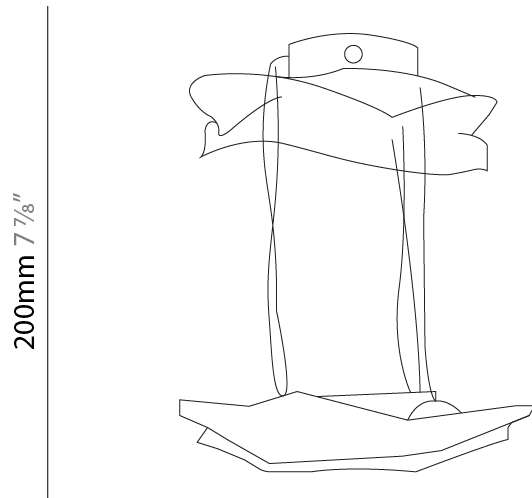

CRASH SURFACE

D132109- _____
base number

1. To build a product code in our configurator select the specify button on the base model # product page
2. To build a manual product code on this datasheet choose from the options listed below in blue font and add the suffix to the base model #

GENERAL

Series: Crash
Brand: Knikerboker
Division: Design
Mounting Type: Surface
Mounting Location: Ceiling
Subcategory: Pendant

PHYSICAL

Shape: Abstract
Length (mm): 200
Length (in): 7 7/8
Width (mm): 200
Width (in): 7 7/8
Height (mm): 250
Height (in): 9 13/16
Light Distribution: Indirect
Fixture Finish: EWH / EBK / MAN / COF / PRD / SLF / GLF / CLF / BRL / EWS / EWG / EWC / EWR / EBS / EBG / EBC / EBB / MAS / MAD / MAC / MAB / COS / CGO / CCL / CBL / PRS / PRG / PRC / PRB
Fixture Material: Metal

ELECTRICAL

Lamp Type: LED
Input Wattage (W): 10.5
Total Output Wattage (W): 10
Dimming: Tri-Mode (Non-Dimming and Phase Dimming (120Vac only) and 0-10V Dimming)
Driver Included: Yes
Driver Location: Integrated
Driver Type: Constant Current - Universal
Driver Class: Class 2
Input Voltage (V): 120 - 277
Constant Current (MA): 250
Upon Request: 0-10Vdc Dimming / Phase dimming @120Vac only / Non-dimming 120/277Vac

LED

Number of LEDs: 1
Color Temperature (°K): 3000
Max. Delivered Lumen (lm): 1100
CRI: >85 CRI
Lamp Life (hrs): 50000

OPTICAL

RATINGS AND CERTIFICATIONS

Certified By: Certified for North American Standards
IP rating: IP20

200mm 7 7/8"

200mm 7 7/8"